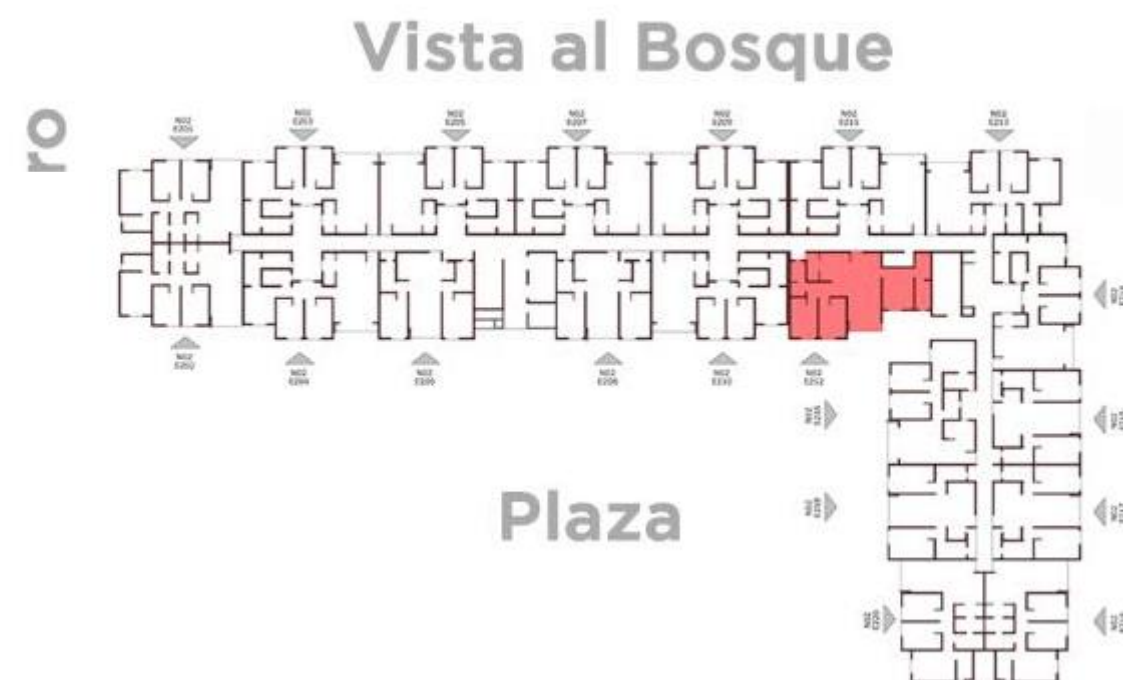

S79B

3 habitaciones

- Sala
- Comedor
- Cocina
- Lavandería
- Dormitorio principal con walk in clóset y baño completo.
- 2 Dormitorios secundarios con área de clóset.
- Baño secundario completo.
- Área de blancos o estudio
- Balcón
- 2 Parqueos en sótano